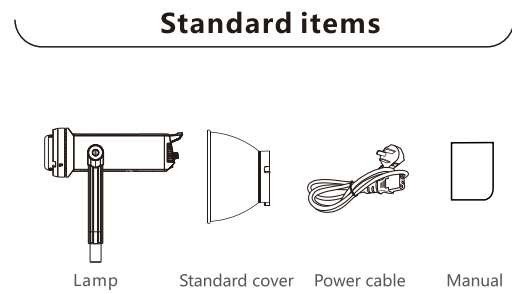

RIPOPO
乐清市创意影视器材有限公司
地址：浙江省乐清市石帆街道绅坊工业区A座
服务电话：400-670-6700 www.triopo.cn
官方售后服务

风琴折

MARS

M300D/M300Bi MANUAL

220201-A

Product parameters

Model	Mars M300D	Mars M300Bi
Power consumption	305W	305W
Color temperature	5600K±200K	3200K~5600K±200K
CRI	≥96	≥96
TLCI	≥96	≥96
CQS	≥95	≥95
Working frequency	AC160~240V50/60Hz	AC160~240V50/60Hz
Cooling method	Active cooling	Active cooling
Working frequency	2.4GHz	2.4GHz
Group	Have	Have
Bluetooth distance	2.4GHz < 20m	2.4GHz < 20m
Dimming	5%~100%	5%~100%
Angle adjustment	180° Adjustment	180° Adjustment
Power supply	AC powered	AC powered
Luggage load-weight	WITHOUT BAG	WITHOUT BAG
Bluetooth	Bring your own	Bring your own
APP	Have	Have
Size	325X125X125mm	325X125X125mm
Weight	2.31kg	2.31kg