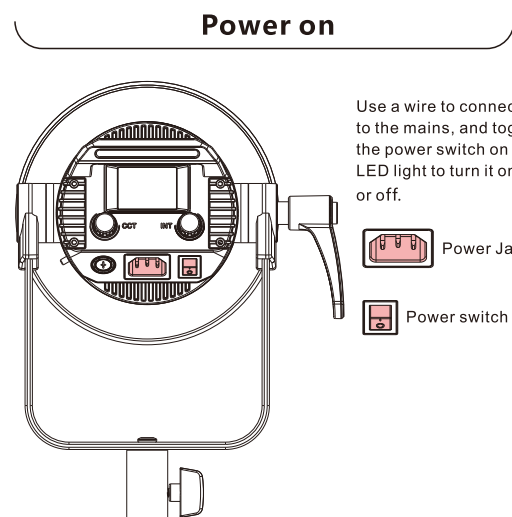

RIPOPO
乐清市创意影视器材有限公司
地址：浙江省乐清市石帆街道绅坊工业区A座
服务电话：400-670-6700 www.triopo.cn
官方售后服务

风琴折

MARS

M300D/M300Bi MANUAL

220201-A

Product parameters

Model	Mars M300D	Mars M300Bi
Power consumption	305W	305W
Color temperature	5600K±200K	3200K~5600K±200K
CRI	≥96	≥96
TLCI	≥96	≥96
CQS	≥95	≥95
Working frequency	AC160~240V50/60Hz	AC160~240V50/60Hz
Cooling method	Active cooling	Active cooling
Working frequency	2.4GHz	2.4GHz
Group	Have	Have
Bluetooth distance	2.4GHz < 20m	2.4GHz < 20m
Dimming	5%~100%	5%~100%
Angle adjustment	180° Adjustment	180° Adjustment
Power supply	AC powered	AC powered
Luggage load-weight	WITHOUT BAG	WITHOUT BAG
Bluetooth	Bring your own	Bring your own
APP	Have	Have
Size	325X125X125mm	325X125X125mm
Weight	2.31kg	2.31kg